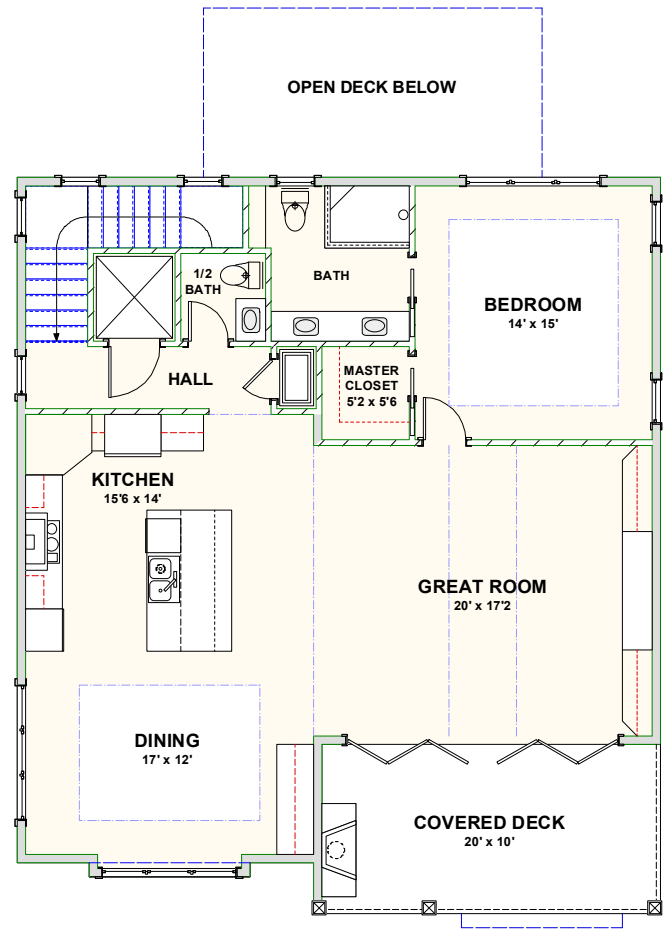

CAROLINA BLUEWATER CONSTRUCTION

BUILDING TOMORROW WITH AFFORDABLE QUALITY HOMES

910-575-7100

6934-9 BEACH DR SW, OCEAN ISLE BEACH, NC 28469

BEACH HOME 243

3,014 SQ FT | 5 BEDROOMS | 3 BATHS—1 HALF BATH | 401 SQ FT DECKS

WWW.CAROLINABLUEWATERCONSTRUCTION.COM

BEACH HOME 243

3,014 SQ FT | 5 BEDROOMS | 3 BATHS—1 HALF BATH | 401 SQ FT DECKS

38' x 54'4

1ST FLOOR - FLOOR PLAN

2ND FLOOR - FLOOR PLAN

CAROLINA
BLUEWATER
CONSTRUCTION