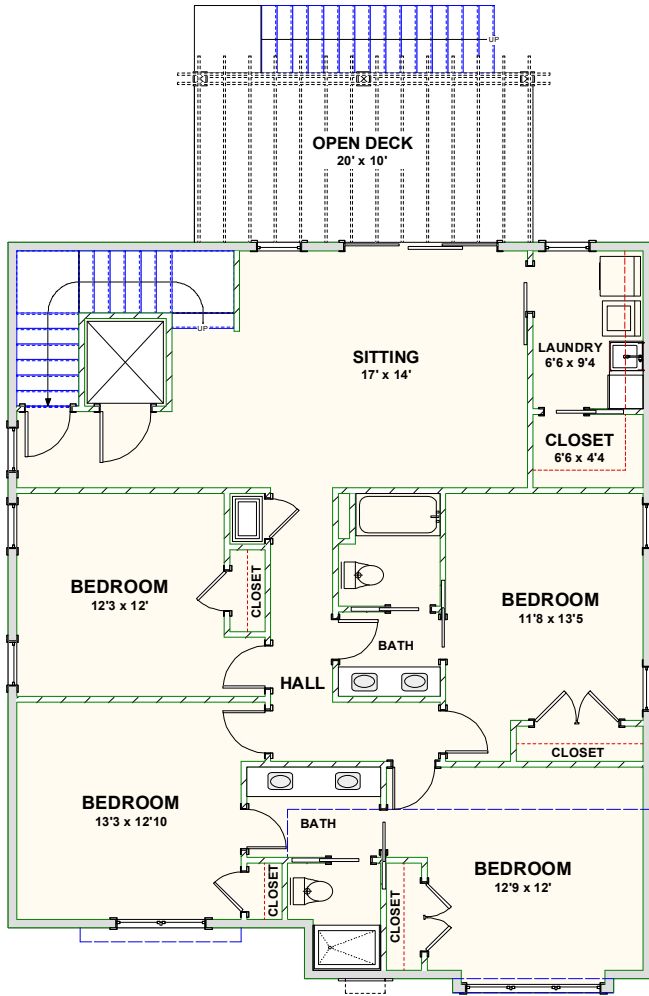

CAROLINA BLUEWATER CONSTRUCTION

BUILDING TOMORROW WITH AFFORDABLE QUALITY HOMES

910-575-7100

6934-9 BEACH DR SW, OCEAN ISLE BEACH, NC 28469

BEACH HOME 243

3,014 SQ FT | 5 BEDROOMS | 3 BATHS—1 HALF BATH | 401 SQ FT DECKS

WWW.CAROLINABLUEWATERCONSTRUCTION.COM

BEACH HOME 243

3,014 SQ FT | 5 BEDROOMS | 3 BATHS—1 HALF BATH | 401 SQ FT DECKS

38' x 54'4

1ST FLOOR - FLOOR PLAN

2ND FLOOR - FLOOR PLAN

CAROLINA
BLUEWATER
CONSTRUCTION